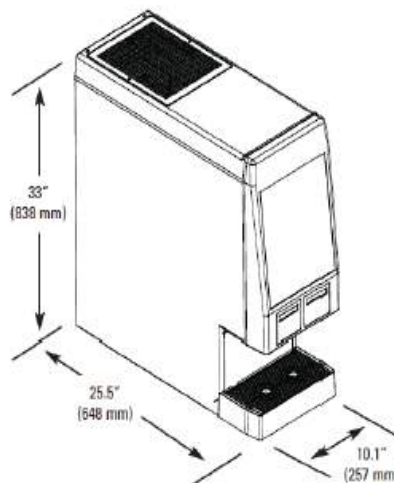

KEY LOCK SWITCH

ACCESS TO FLOOR
DRAIN SUGGESTED

FREE EQUIPMENT SERVICING