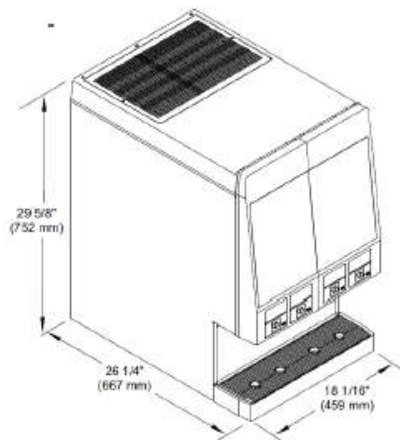

KEY LOCK SWITCH

ACCESS TO FLOOR

DRAIN SUGGESTED

FREE EQUIPMENT SERVICING